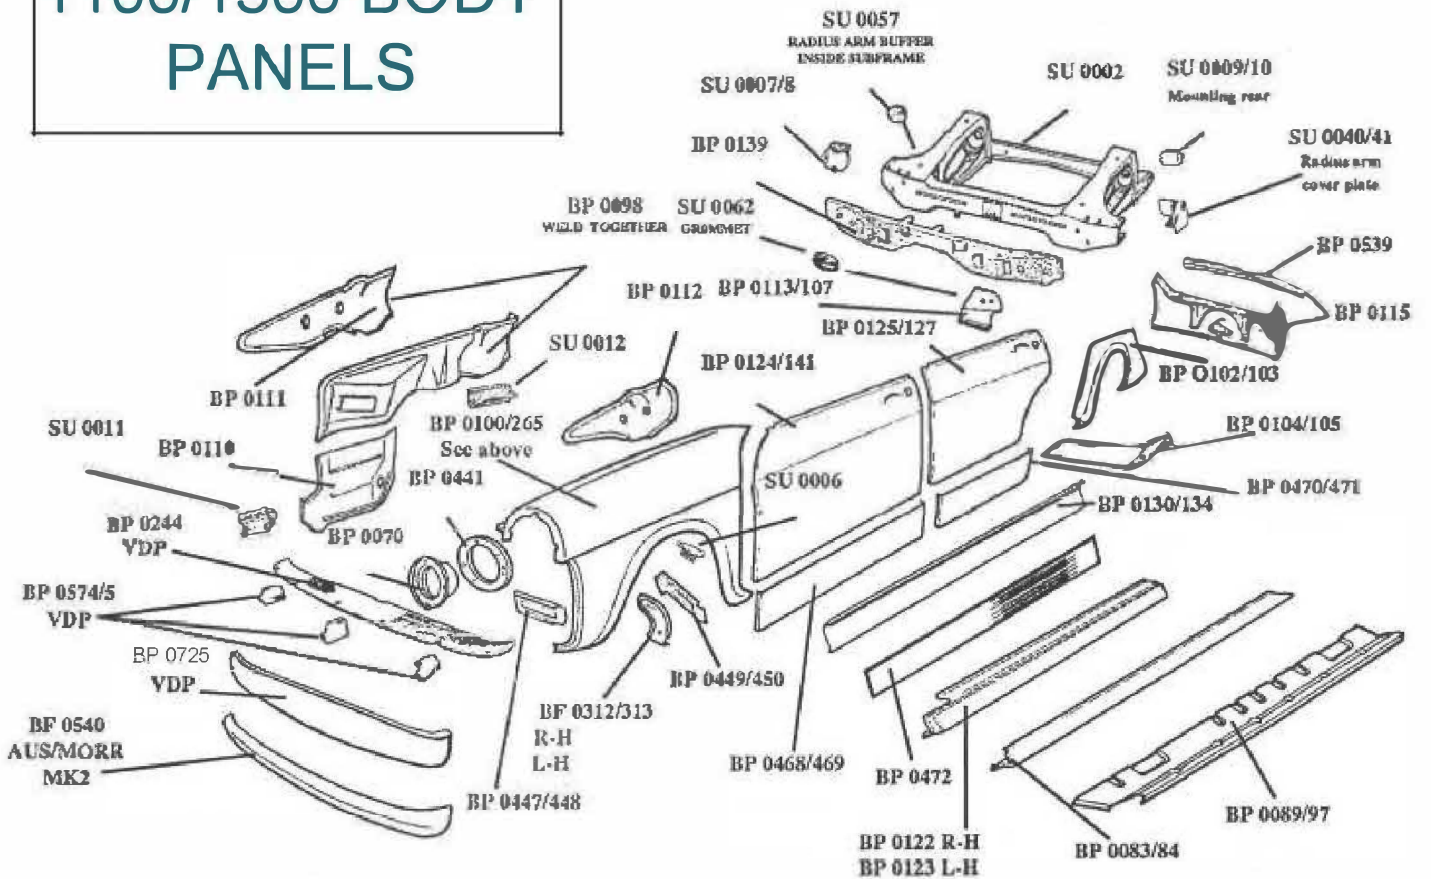

1100/1300 BODY PANELS